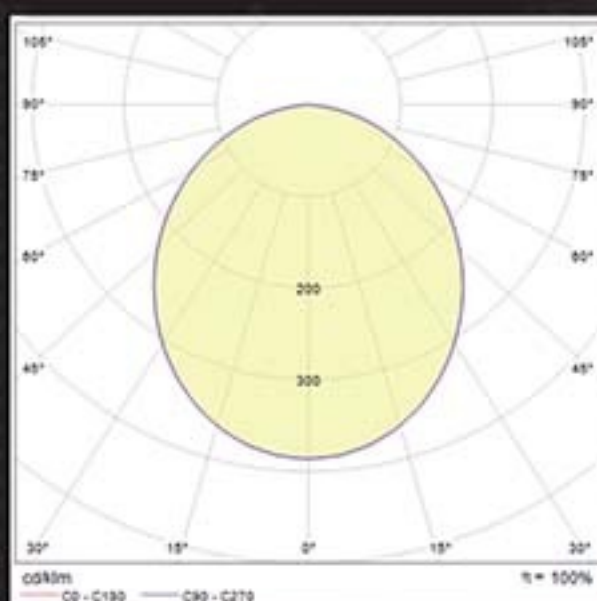

D = Diameter H = Height

Application areas

- General Shops Small Offices Reception Area Homes
- Restaurants Hospital Lobbies & Passages

Wattage	Product Description	CCT	Lumen Output	Cut Out Dimension (mm)	Dimension (LxWxH) mm	Product Code
5W	LED Down Light	3000K	350lm	70 mm	86 x 86 x 46	PDLM12053
	LED Down Light	6000K	350lm	70 mm	86 x 86 x 46	PDLM12056

D = Diameter H = Height

Application areas

- General Shops Small Offices Reception Area Homes
- Restaurants Hospital Lobbies & Passages

Wattage	Product Description	CCT	Lumen Output	Cut Out Dimension (mm)	Dimension (LxWxH) mm	Product Code
5W	LED Down Light	3000K	350lm	70 mm	86 x 86 x 46	PDLM13053
	LED Down Light	6000K	350lm	70 mm	86 x 86 x 46	PDLM13056

Application areas

Wattage	Product Description	CCT	Lumen Output	Cut Out Dimension (mm)	Dimension (DxH) mm	Product Code
9W	LED Down Light	3000K	675lm	Ø 95	114 x 49.5	NNNC7581488
	LED Down Light	4000K	675m	Ø 95	114 x 49.5	NNNC7586488
	LED Down Light	6500K	675lm	Ø 95	114 x 49.5	NNNC7596488
12W	LED Down Light	3000K	900m	Ø 125	144 x 55	NNNC7581588
	LED Down Light	4000K	900m	Ø 125	144 x 55	NNNC7586588
	LED Down Light	6500K	900lm	Ø 125	144 x 55	NNNC7596588
15W	LED Down Light	3000K	1125lm	Ø 150	169 x 55	NNNC7581888
	LED Down Light	4000K	1125lm	Ø 150	169 x 55	NNNC7586888
	LED Down Light	6500K	1125lm	Ø 150	169 x 55	NNNC7596888
18W	LED Down Light	3000K	1350lm	Ø 175	194 x 55	NNNC7581688
	LED Down Light	4000K	1350lm	Ø 175	194 x 55	NNNC7586688
	LED Down Light	6500K	1350lm	Ø 175	194 x 55	NNNC7596688