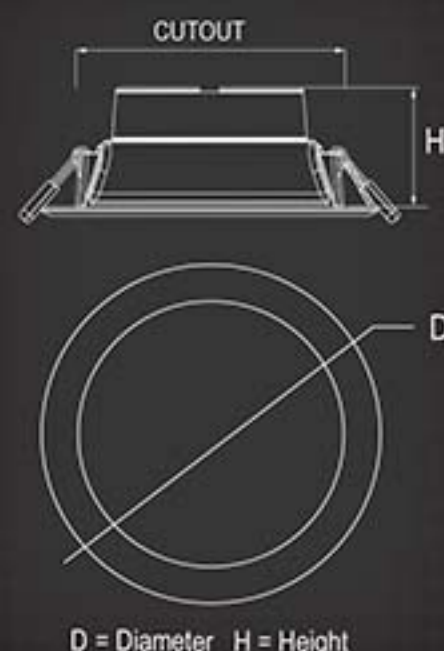

D = Diameter H = Height

Application areas

- General Shops Small Offices Reception Area Homes
- Restaurants Hospital Lobbies & Passages

Wattage	Product Description	CCT	Lumen Output	Cut Out Dimension (mm)	Dimension (LxWxH) mm	Product Code
5W	LED Down Light	3000K	350lm	70 mm	86 x 86 x 46	PDLM12053
	LED Down Light	6000K	350lm	70 mm	86 x 86 x 46	PDLM12056

D = Diameter H = Height

Application areas

- General Shops Small Offices Reception Area Homes
- Restaurants Hospital Lobbies & Passages

Wattage	Product Description	CCT	Lumen Output	Cut Out Dimension (mm)	Dimension (LxWxH) mm	Product Code
5W	LED Down Light	3000K	350lm	70 mm	86 x 86 x 46	PDLM13053
	LED Down Light	6000K	350lm	70 mm	86 x 86 x 46	PDLM13056

Application areas

Wattage	Product Description	CCT	Lumen Output	Cut Out Dimension (mm)	Dimension (DxH) mm	Product Code
9W	LED Down Light	3000K	675lm	Ø 95	114 x 49.5	NNNC7581488
	LED Down Light	4000K	675m	Ø 95	114 x 49.5	NNNC7586488
	LED Down Light	6500K	675lm	Ø 95	114 x 49.5	NNNC7596488
12W	LED Down Light	3000K	900m	Ø 125	144 x 55	NNNC7581588
	LED Down Light	4000K	900m	Ø 125	144 x 55	NNNC7586588
	LED Down Light	6500K	900lm	Ø 125	144 x 55	NNNC7596588
15W	LED Down Light	3000K	1125lm	Ø 150	169 x 55	NNNC7581888
	LED Down Light	4000K	1125lm	Ø 150	169 x 55	NNNC7586888
	LED Down Light	6500K	1125lm	Ø 150	169 x 55	NNNC7596888
18W	LED Down Light	3000K	1350lm	Ø 175	194 x 55	NNNC7581688
	LED Down Light	4000K	1350lm	Ø 175	194 x 55	NNNC7586688
	LED Down Light	6500K	1350lm	Ø 175	194 x 55	NNNC7596688