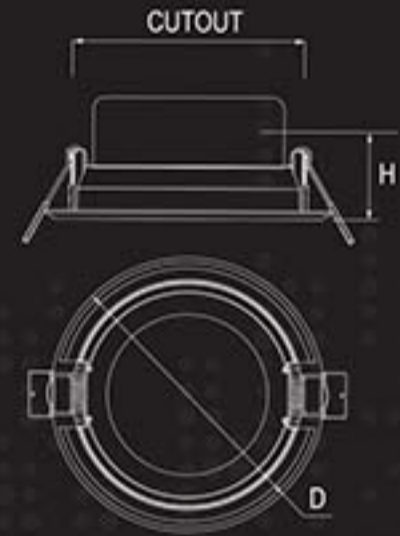

DIFFUSE TYPE DOWN LIGHT

Recess mounted Circular type LED Down Light in white finish with energy efficient electronic driver.

- Input Voltage: AC 220 - 240V, 50/60Hz
- Optics: Polycarbonate diffuser
- High Surge Protection 1.0 KV
- Driver Type: Integral
- LED Life: 30,000 BH
- CRI: Ra>80
- P.F ≥ 0.5

D = Diameter H = Height

Application areas

- General Shops Small Offices Reception Area Homes
- Restaurants Hospital Lobbies & Passages

Wattage	Product Description	CCT	Lumen Output	Cut Out Dimension (mm)	Dimension (LxWxH) mm	Product Code
5W	LED Down Light	3000K	350lm	70 mm	86 x 86 x 46	PDLM12053
	LED Down Light	6000K	350lm	70 mm	86 x 86 x 46	PDLM12056

LENS TYPE DOWN LIGHT

Recess mounted Circular type LED Down Light in white finish with energy efficient electronic driver.

- Input Voltage: AC 220 - 240V, 50/60Hz
- Optics: Polycarbonate Lens
- High Surge Protection 1.0 KV
- Driver Type: Integral
- LED Life: 30,000 BH
- CRI: Ra>80
- P.F ≥ 0.5

D = Diameter H = Height

Application areas

- General Shops Small Offices Reception Area Homes
- Restaurants Hospital Lobbies & Passages

Wattage	Product Description	CCT	Lumen Output	Cut Out Dimension (mm)	Dimension (LxWxH) mm	Product Code
5W	LED Down Light	3000K	350lm	70 mm	86 x 86 x 46	PDLM13053
	LED Down Light	6000K	350lm	70 mm	86 x 86 x 46	PDLM13056