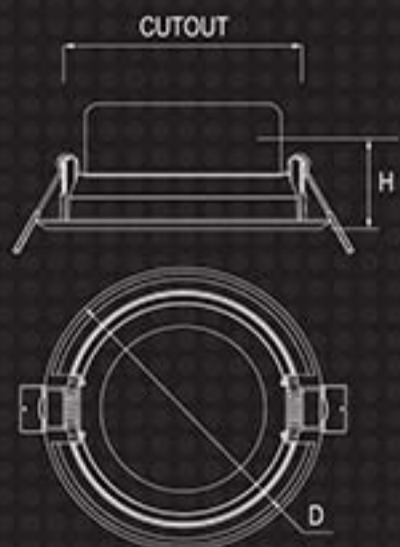

DIFFUSE TYPE DOWN LIGHT

Recess mounted Circular type LED Down Light in white finish with energy efficient electronic driver.

- Input Voltage: AC 220 - 240V, 50/60Hz
- Optics: Polycarbonate diffuser
- High Surge Protection 1.0 KV
- Driver Type: Integral
- LED Life: 30,000 BH
- CRI: Ra>80
- P.F ≥ 0.5

D = Diameter H = Height

Application areas

- General Shops Small Offices Reception Area Homes
- Restaurants Hospital Lobbies & Passages

Wattage	Product Description	CCT	Lumen Output	Cut Out Dimension (mm)	Dimension (LxWxH) mm	Product Code
5W	LED Down Light	3000K	350lm	70 mm	86 x 86 x 46	PDLM12053
	LED Down Light	6000K	350lm	70 mm	86 x 86 x 46	PDLM12056

LENS TYPE DOWN LIGHT

Recess mounted Circular type LED Down Light in white finish with energy efficient electronic driver.

- Input Voltage: AC 220 - 240V, 50/60Hz
- Optics: Polycarbonate Lens
- High Surge Protection 1.0 KV
- Driver Type: Integral
- LED Life: 30,000 BH
- CRI: Ra>80
- P.F ≥ 0.5

D = Diameter H = Height

Application areas

- General Shops Small Offices Reception Area Homes
- Restaurants Hospital Lobbies & Passages

Wattage	Product Description	CCT	Lumen Output	Cut Out Dimension (mm)	Dimension (LxWxH) mm	Product Code
5W	LED Down Light	3000K	350lm	70 mm	86 x 86 x 46	PDLM13053
	LED Down Light	6000K	350lm	70 mm	86 x 86 x 46	PDLM13056